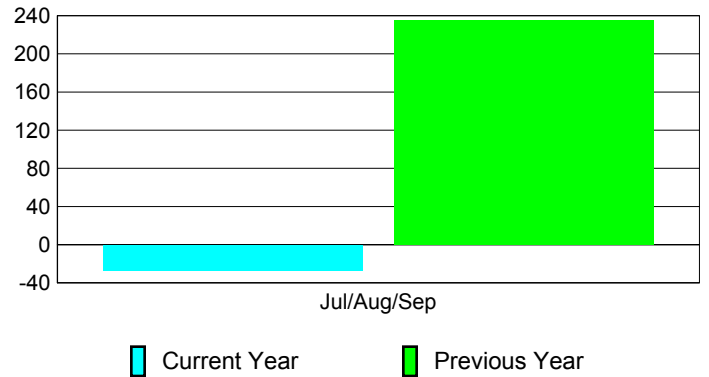

Comparison of Membership Gain/Loss

Current Year Compared to the Previous Year