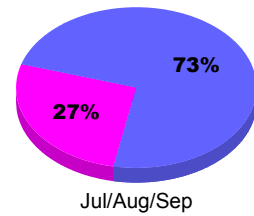

Membership Results
2010-2011

Membership
2009-2010

Month	Net Memb Goal	Actual New Memb	Actual Dropped Memb	Gain/Loss of Memb	Gain/Loss of Memb
Jul/Aug/Sep	225	313	-340	-27	235
Totals	225	313	-340	-27	235

Membership Results 2010-2011

Goal, New, Dropped, Gain/Loss

Comparison of Membership Gain/Loss

Current Year Compared to the Previous Year

Gender Comparison 2010-2011

■ Male ■ Female