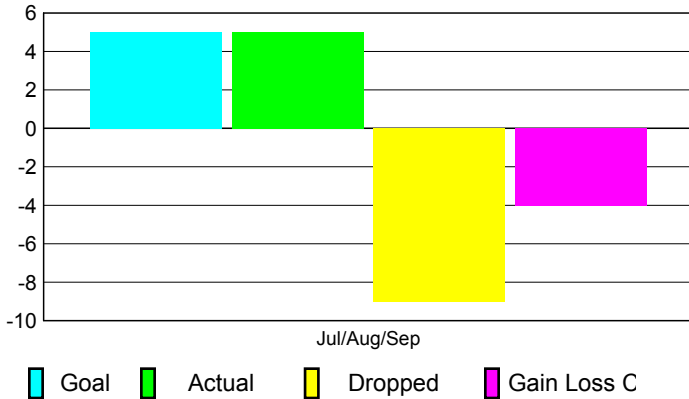

2010-2011 GMT Reports for District (or Undistricted) **District 323D2**

GMT: **KAMLESH JAIN**

Location: **INDIA**

GMT CA: **6**

CLUBS

Club Results
2010-2011

Clubs
2009-2010

Month	New Club Goal	Actual New Clubs	Actual Dropped Clubs	Gain/Loss of Clubs	Gain/Loss of Clubs
Jul/Aug/Sep	5	5	-9	-4	4
Totals	5	5	-9	-4	4

Club Results 2010-2011

Goal, New, Dropped, Gain/Loss

Comparison of Club Gain/Loss

Current Year Compared to the Previous Year

YTD Status Quo Clubs 2010-2011

Status Quo Clubs Compared to Status Quo Members

MEMBERSHIP