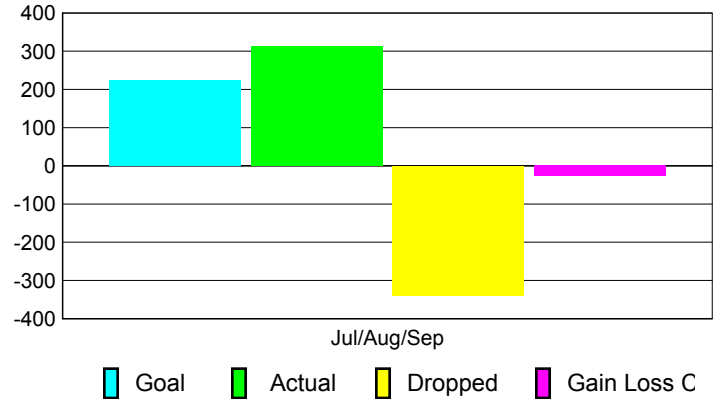

Membership Results 2010-2011

Goal, New, Dropped, Gain/Loss