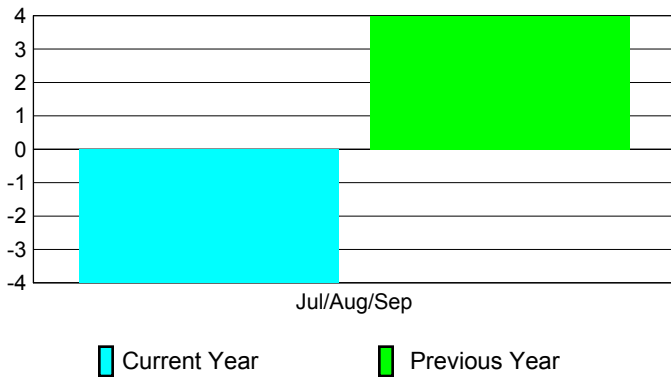

2010-2011 GMT Reports for District (or Undistricted) **District 323D2**

GMT: **KAMLESH JAIN**

Location: **INDIA**

GMT CA: **6**

CLUBS

Club Results
2010-2011

Clubs
2009-2010

Month	New Club Goal	Actual New Clubs	Actual Dropped Clubs	Gain/Loss of Clubs	Gain/Loss of Clubs
Jul/Aug/Sep	5	5	-9	-4	4
Totals	5	5	-9	-4	4

Club Results 2010-2011

Goal, New, Dropped, Gain/Loss

Comparison of Club Gain/Loss

Current Year Compared to the Previous Year

YTD Status Quo Clubs 2010-2011

Status Quo Clubs Compared to Status Quo Members

MEMBERSHIP